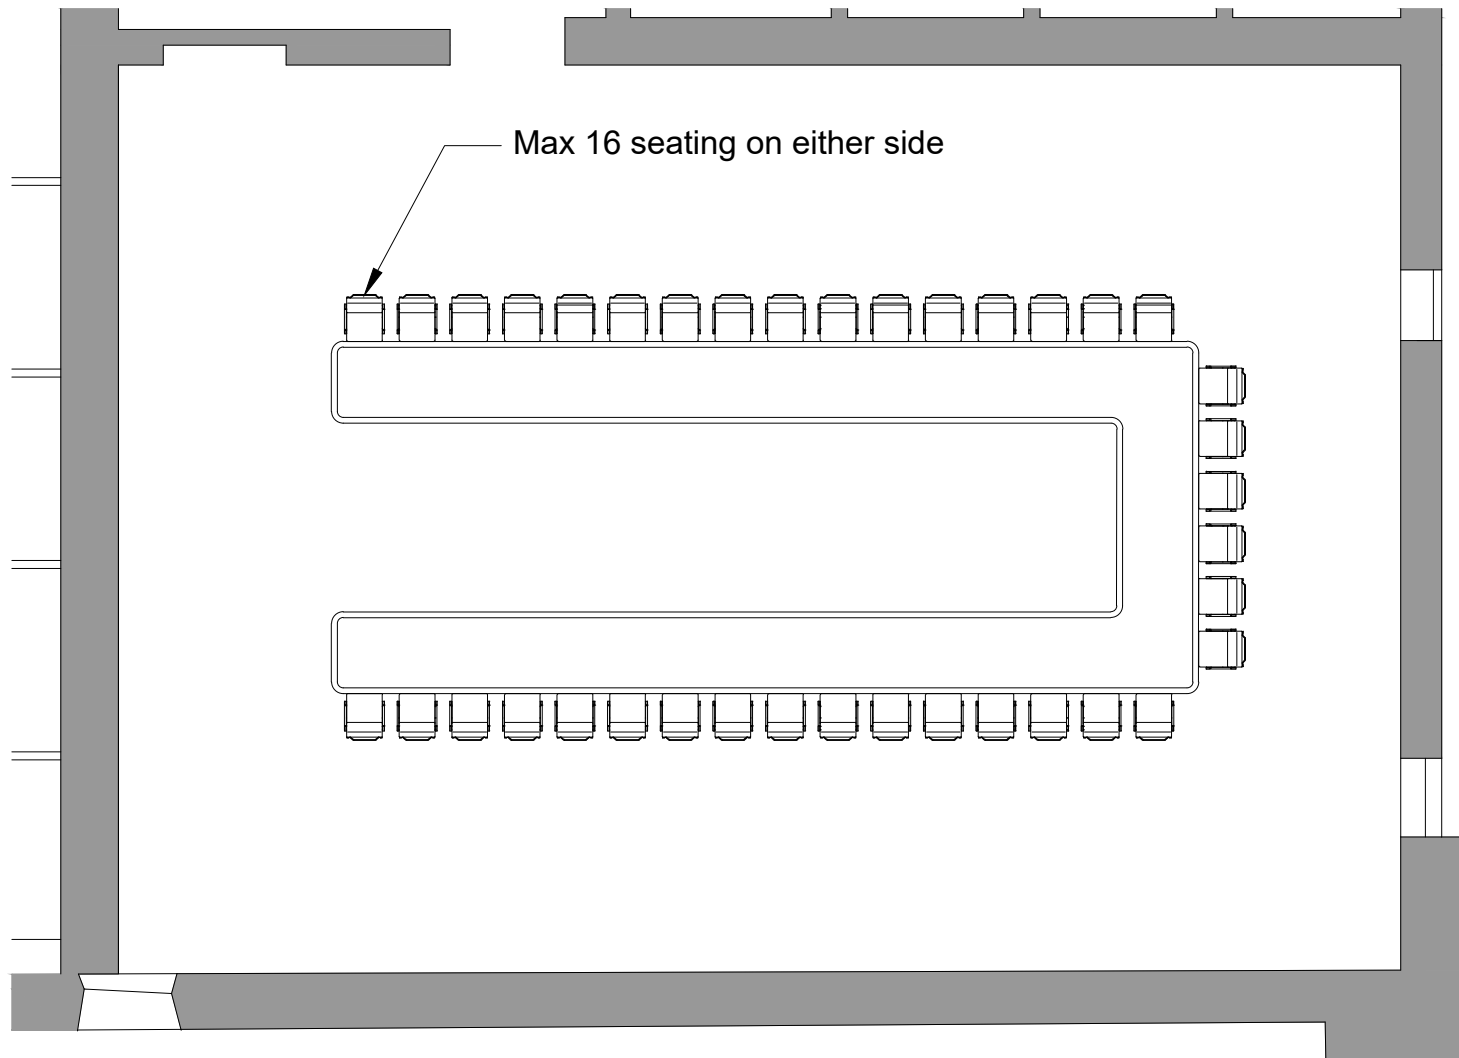

Boardroom Style Vassalli Hall (max 50 capacity)

Cabaret Style Vassalli Hall (max 66 capacity)

Classroom Vassalli Hall (max 80 capacity)

Theatre Style Vassalli Hall (max 144 capacity)

U-Shape Vassalli Hall (max 38 capacity)