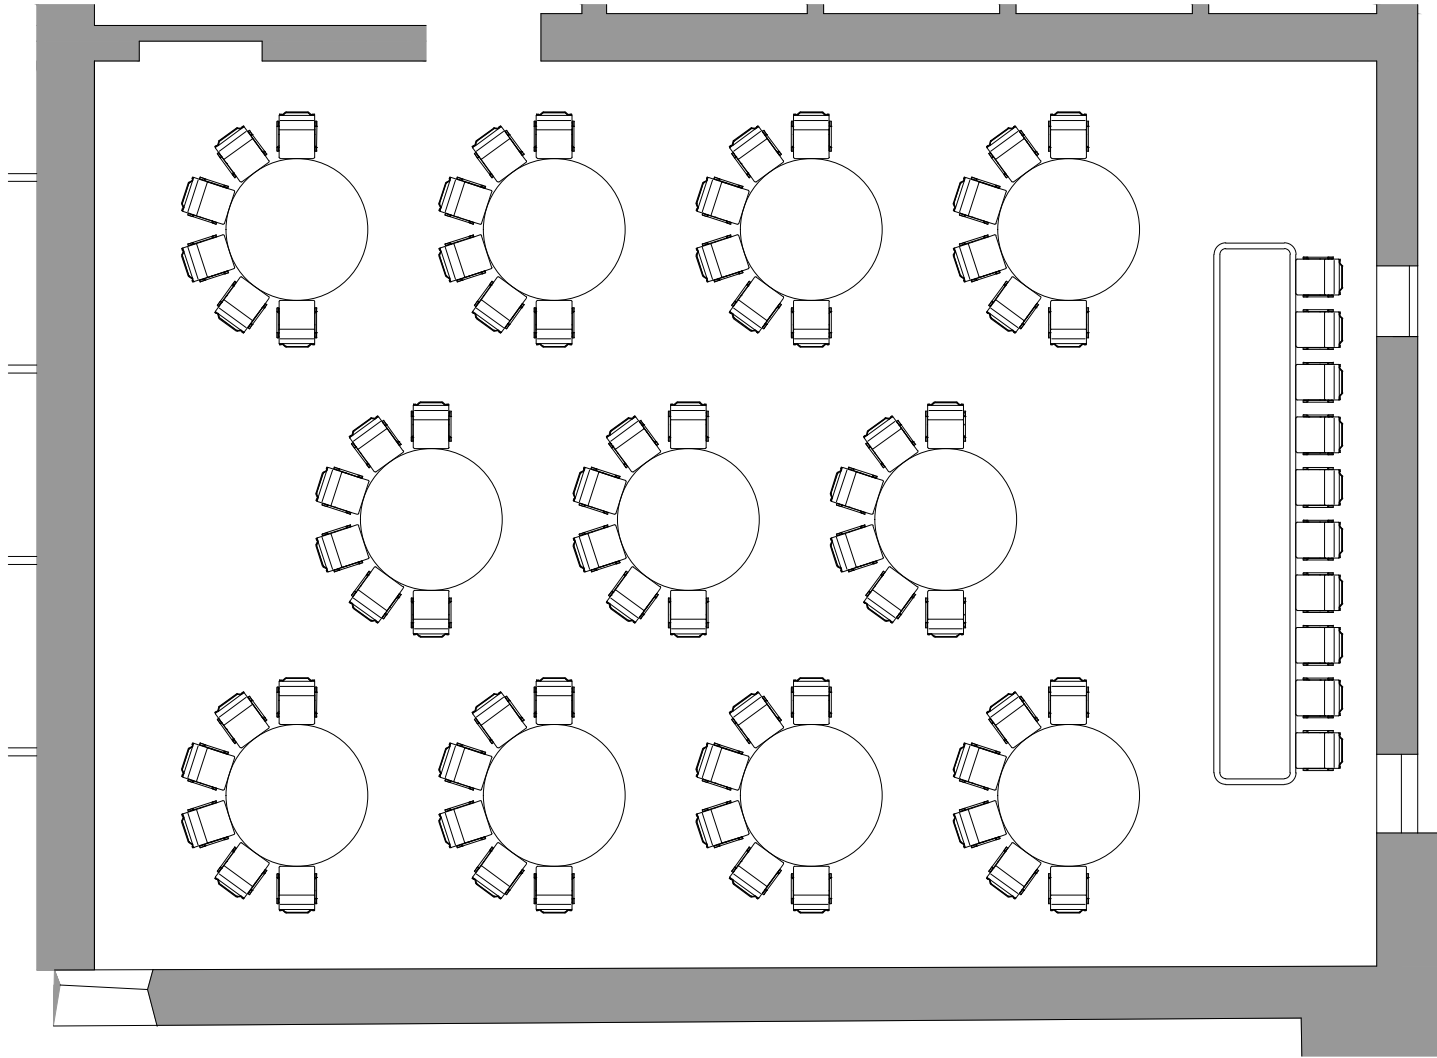

Boardroom Style Vassalli Hall (max 50 capacity)

Cabaret Style Vassalli Hall (max 66 capacity)

Classroom Vassalli Hall (max 80 capacity)

Theatre Style Vassalli Hall (max 144 capacity)

U-Shape Vassalli Hall (max 38 capacity)