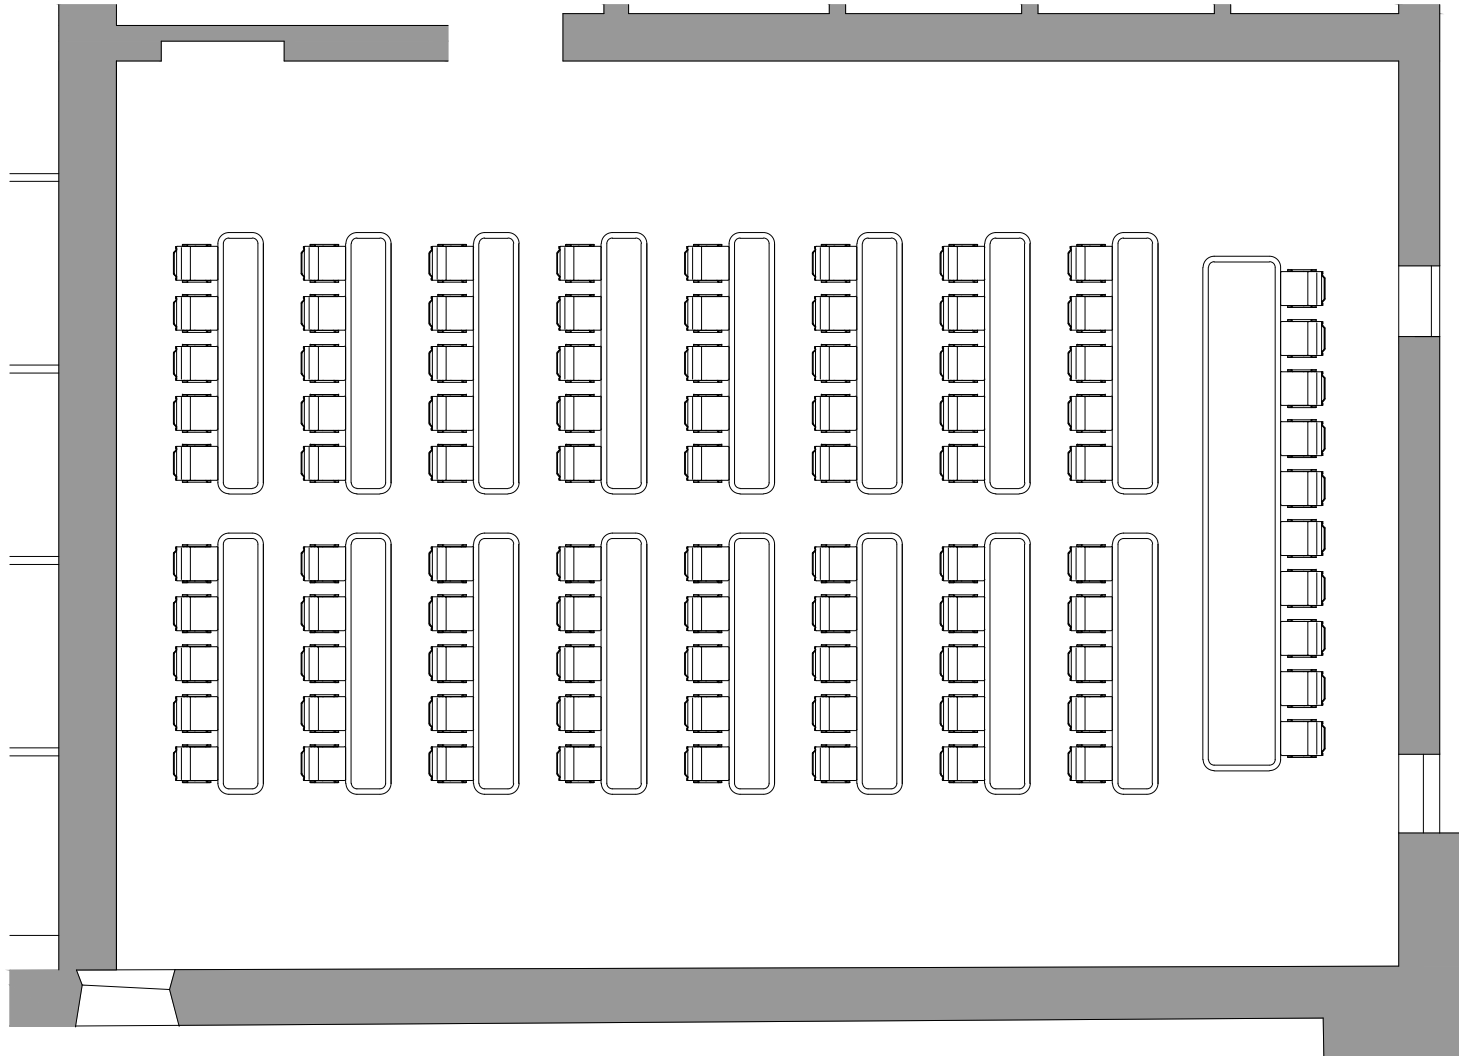

Boardroom Style Vassalli Hall (max 50 capacity)

Cabaret Style Vassalli Hall (max 66 capacity)

Classroom Vassalli Hall (max 80 capacity)

Theatre Style Vassalli Hall (max 144 capacity)

U-Shape Vassalli Hall (max 38 capacity)