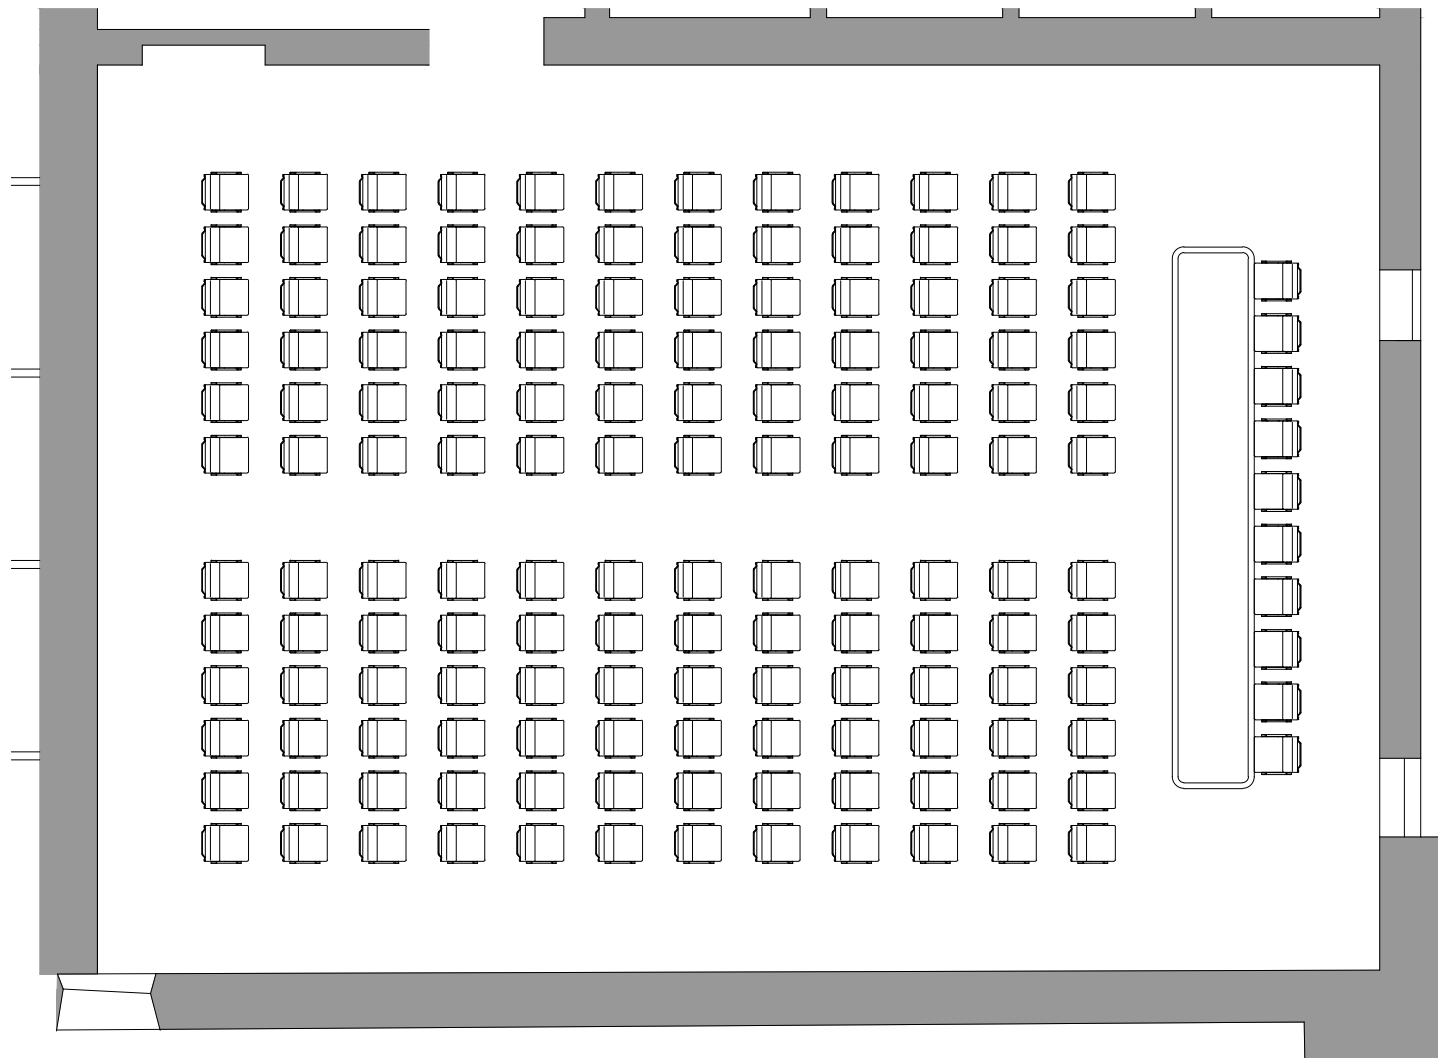

Boardroom Style Vassalli Hall (max 50 capacity)

Cabaret Style Vassalli Hall (max 66 capacity)

Classroom Vassalli Hall (max 80 capacity)

Theatre Style Vassalli Hall (max 144 capacity)

U-Shape Vassalli Hall (max 38 capacity)