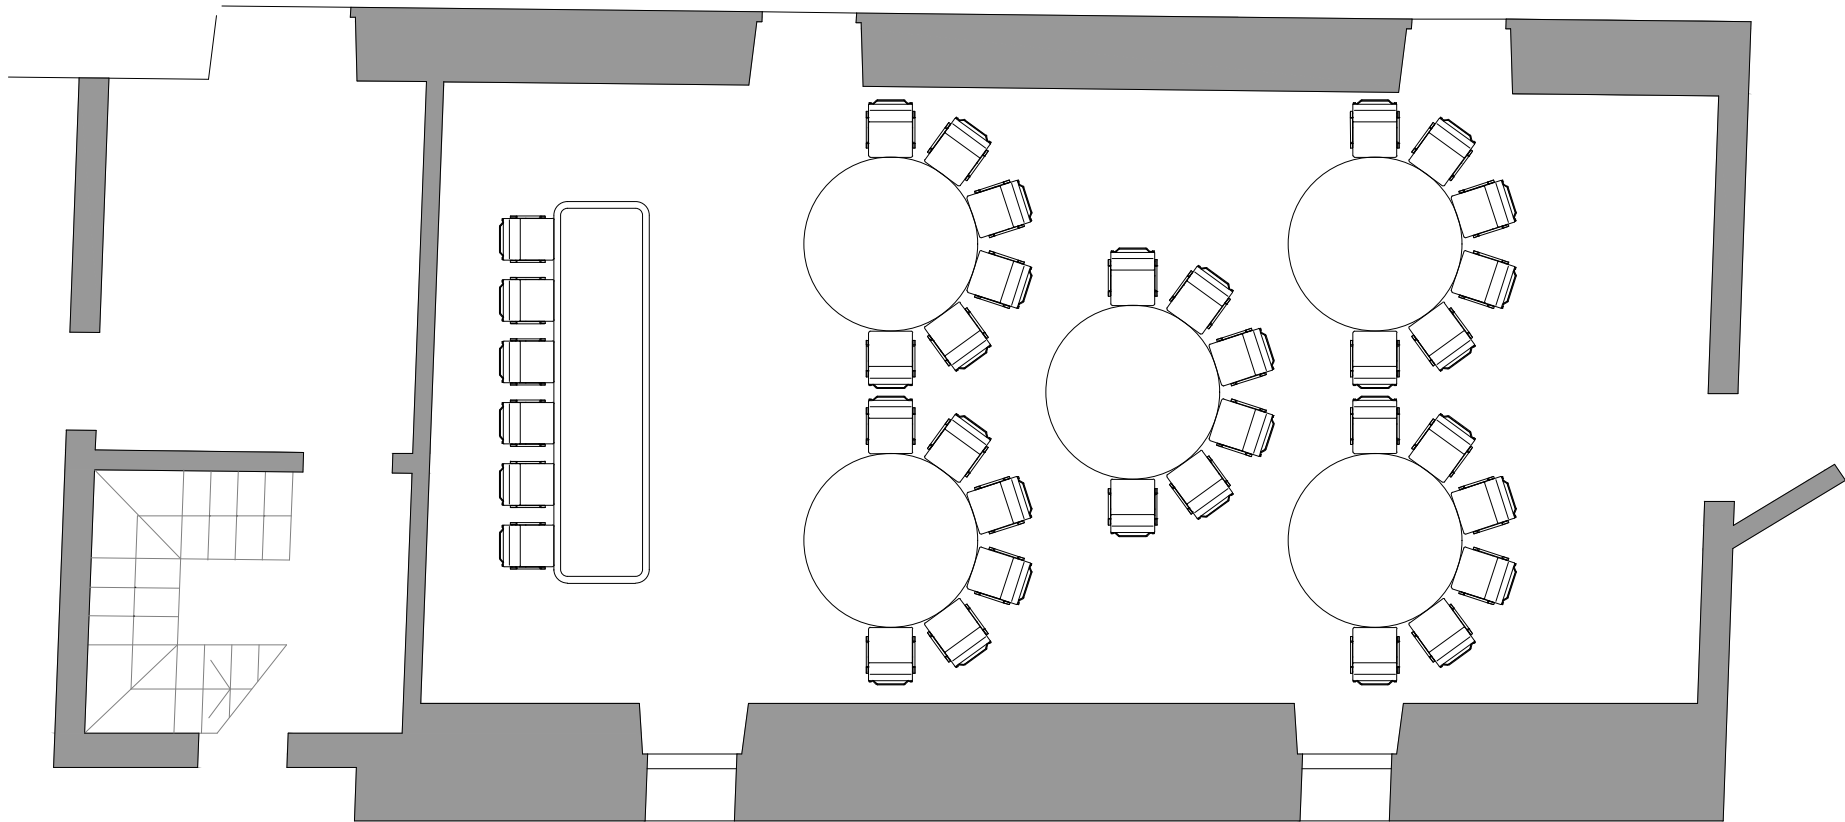

Boardroom Style La Cassiere (max 20 capacity)

Cabaret Style La Cassiere (max 30 capacity)

Classroom Style La Cassiere (max 30 capacity)

Theatre Style La Cassiere (max 60 capacity)

U-Shape La Cassiere (max 20 capacity)