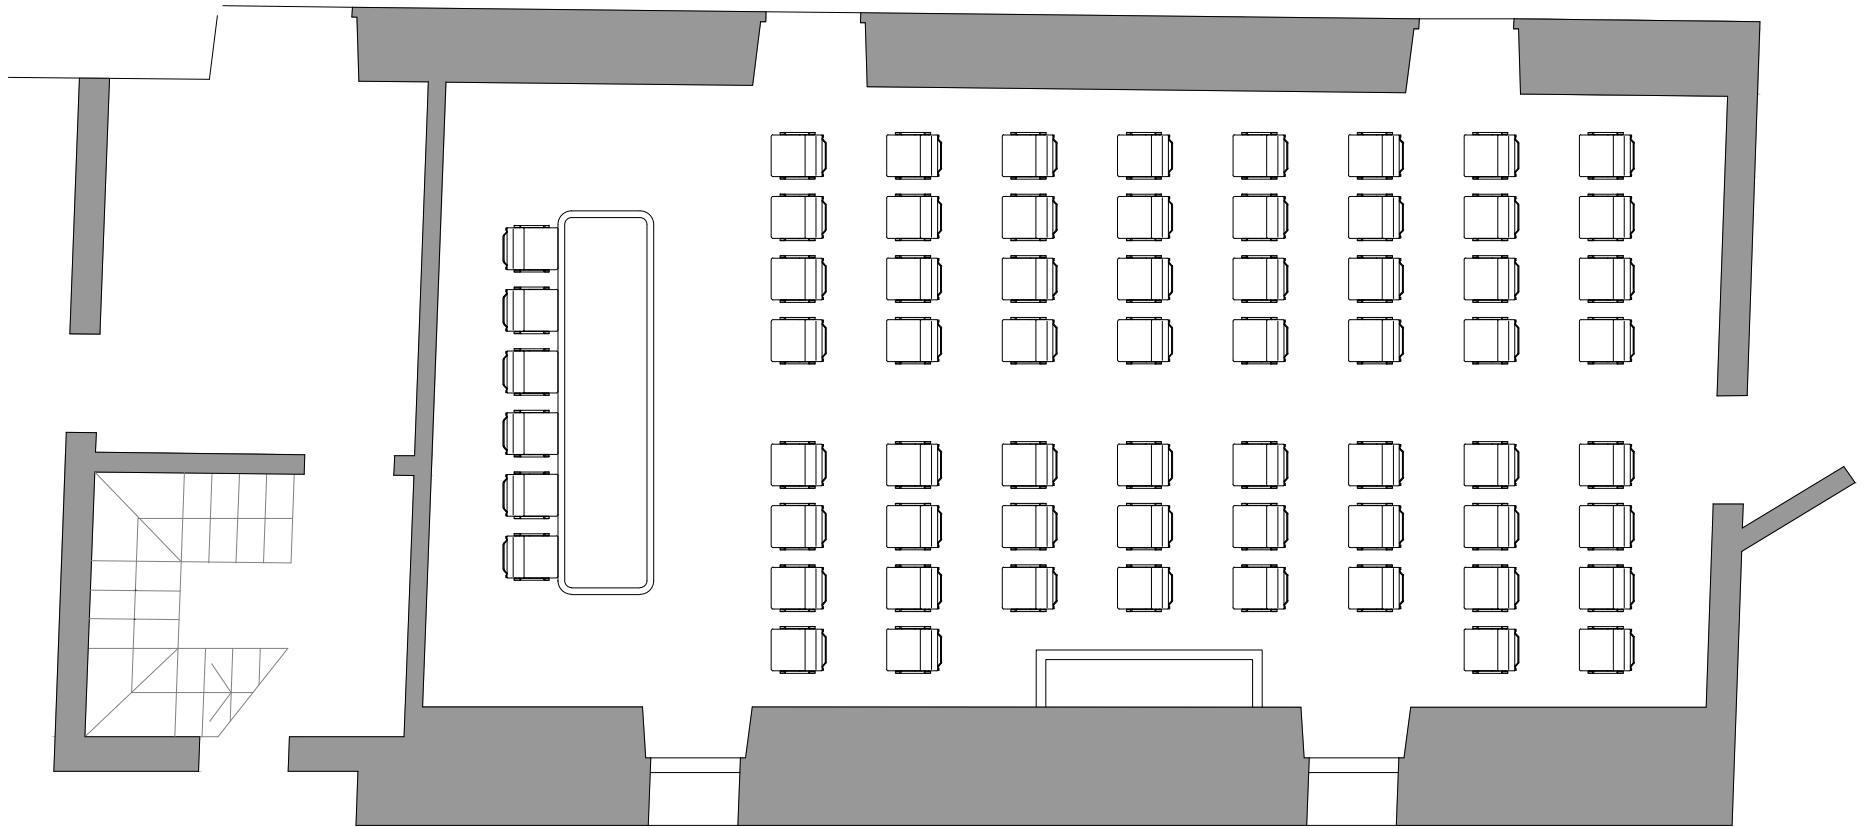

Boardroom Style La Cassiere (max 20 capacity)

Cabaret Style La Cassiere (max 30 capacity)

Classroom Style La Cassiere (max 30 capacity)

Theatre Style La Cassiere (max 60 capacity)

U-Shape La Cassiere (max 20 capacity)