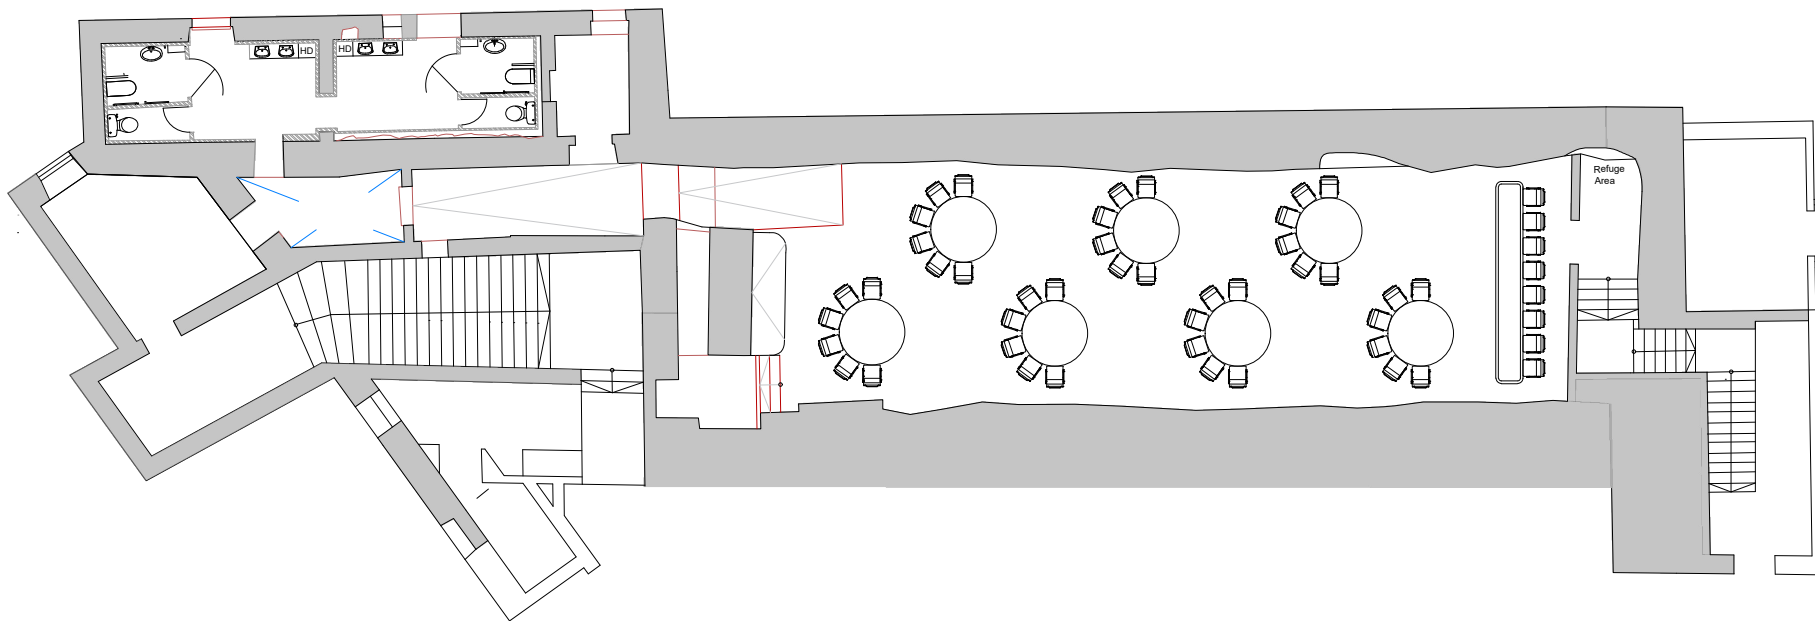

Boardroom Style G. Cassar Hall (max 56 capacity)

Cabaret Style G. Cassar Hall (max 42 capacity)

Classroom Style G. Cassar Hall (max 45 capacity)

Theatre Style G. Cassar Hall (max 140 capacity)

U-Shape G. Cassar Hall (max 51 capacity)