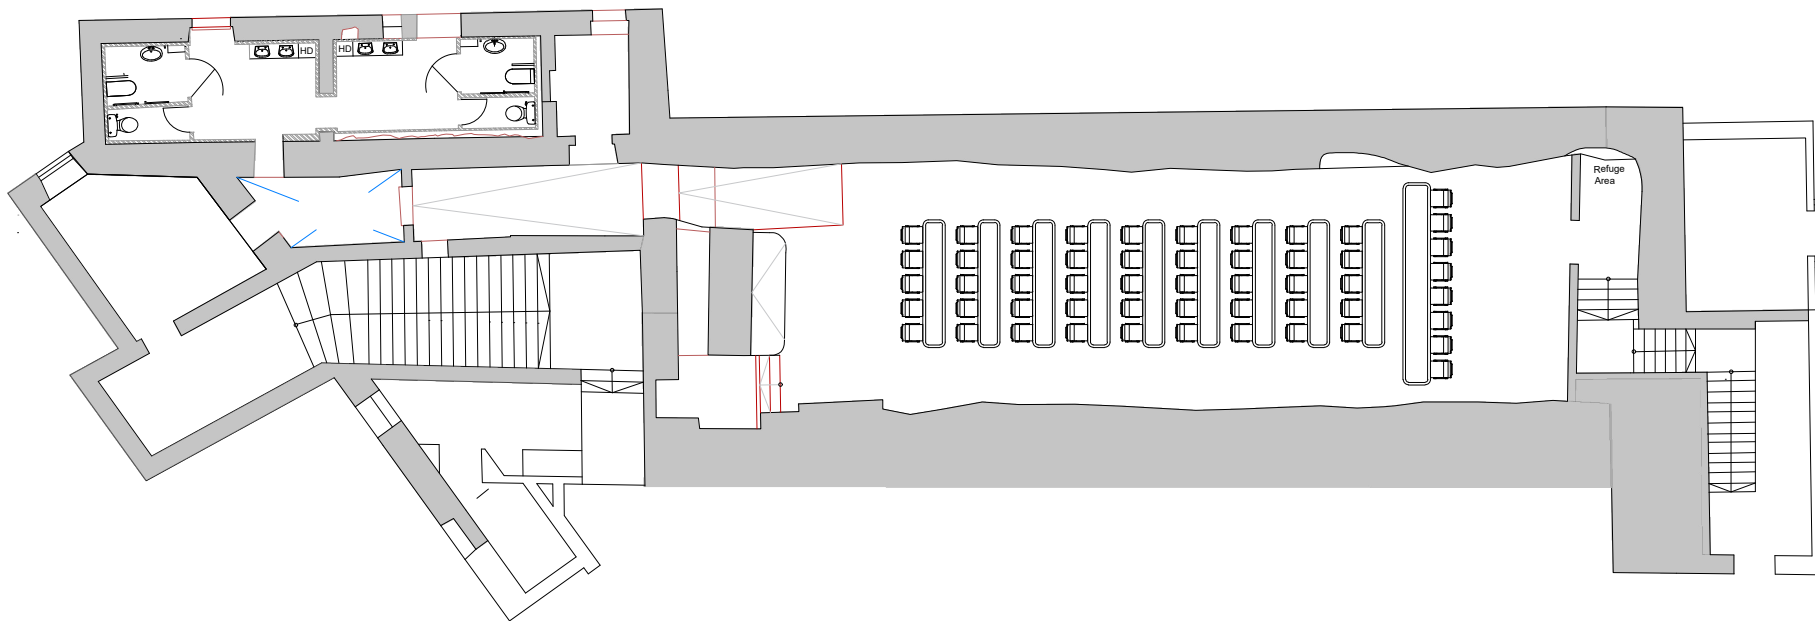

Boardroom Style G. Cassar Hall (max 56 capacity)

Cabaret Style G. Cassar Hall (max 42 capacity)

Classroom Style G. Cassar Hall (max 45 capacity)

Theatre Style G. Cassar Hall (max 140 capacity)

U-Shape G. Cassar Hall (max 51 capacity)