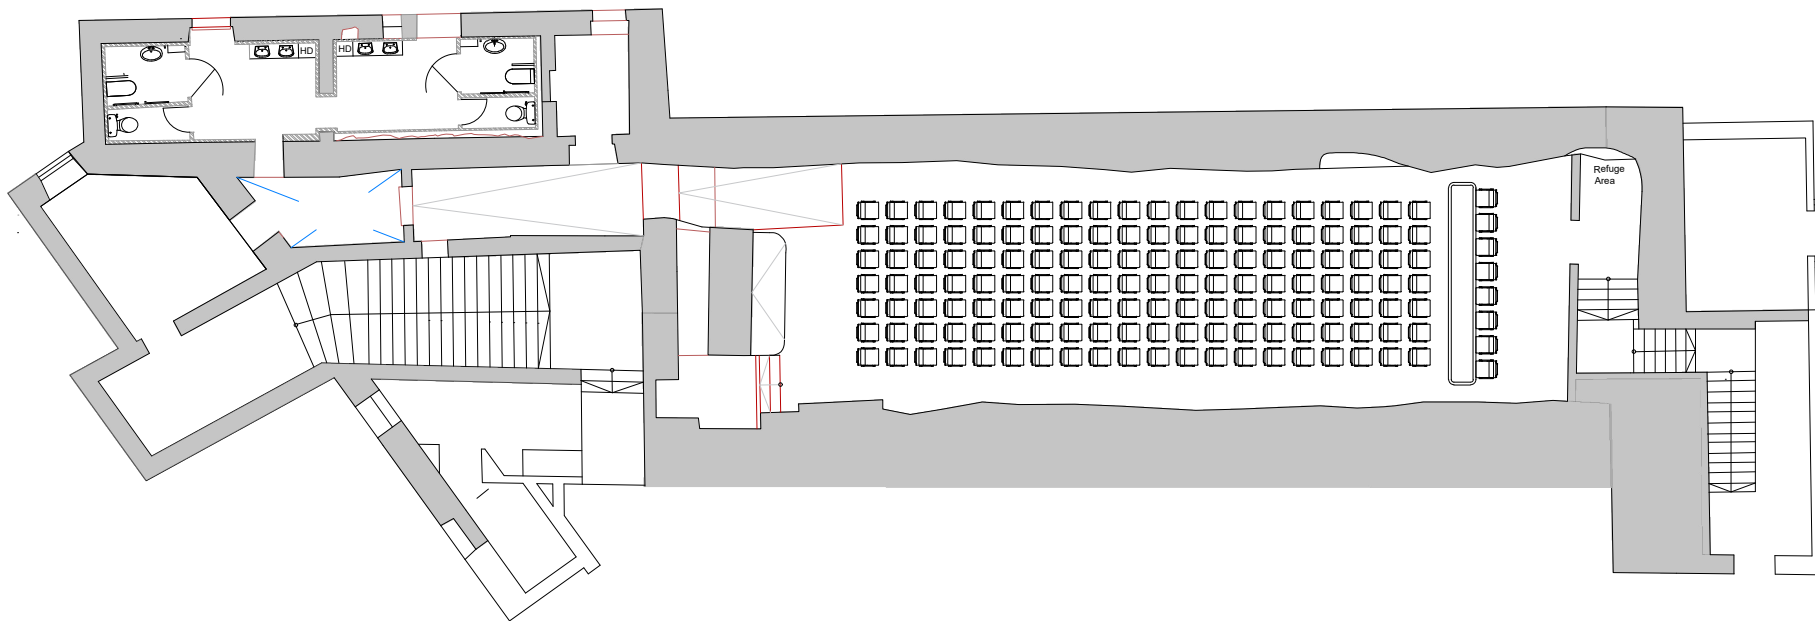

Boardroom Style G. Cassar Hall (max 56 capacity)

Cabaret Style G. Cassar Hall (max 42 capacity)

Classroom Style G. Cassar Hall (max 45 capacity)

Theatre Style G. Cassar Hall (max 140 capacity)

U-Shape G. Cassar Hall (max 51 capacity)