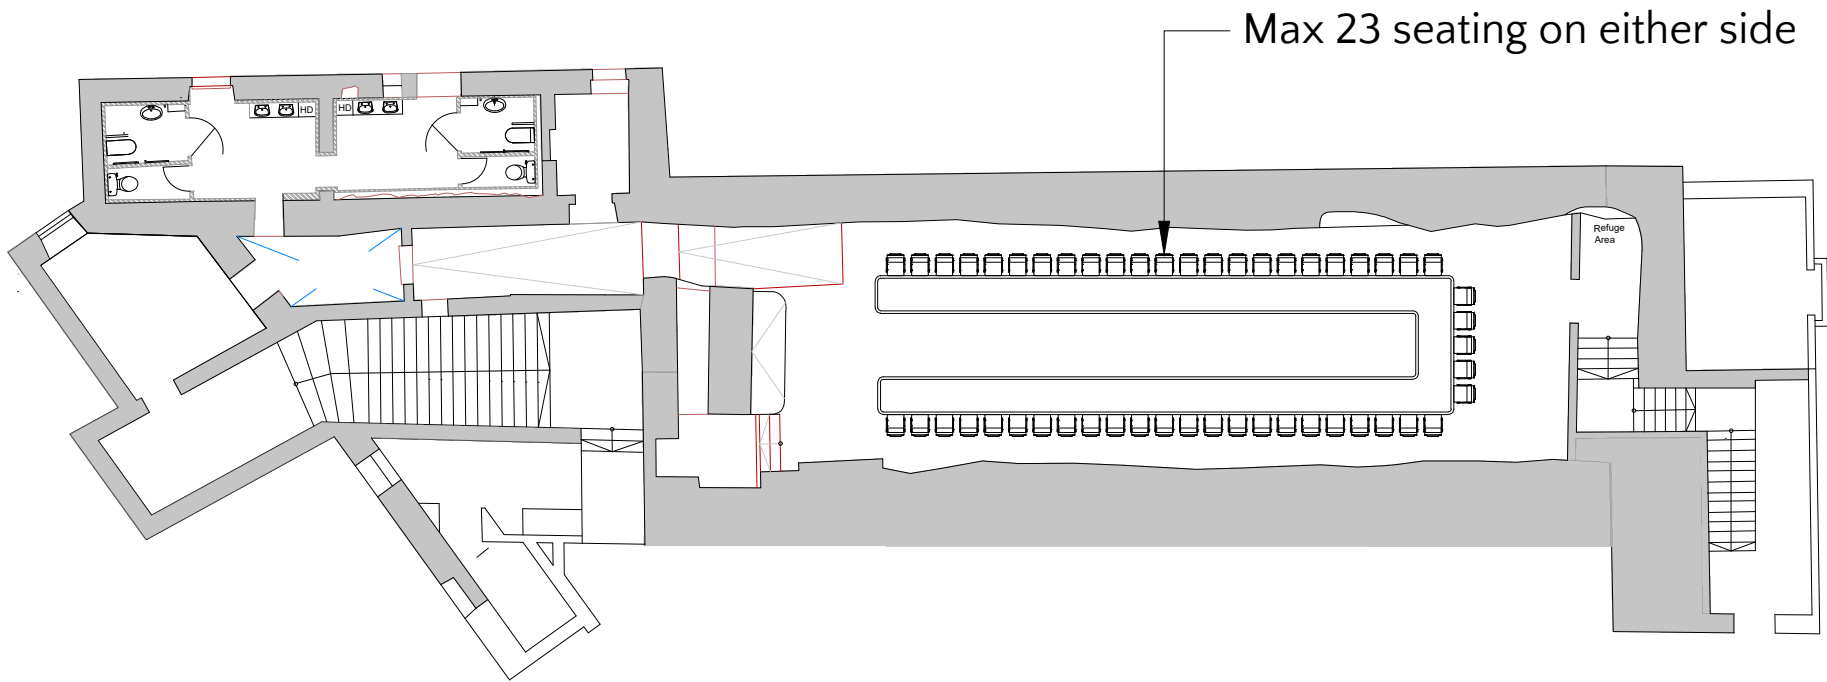

Boardroom Style G. Cassar Hall (max 56 capacity)

Cabaret Style G. Cassar Hall (max 42 capacity)

Classroom Style G. Cassar Hall (max 45 capacity)

Theatre Style G. Cassar Hall (max 140 capacity)

U-Shape G. Cassar Hall (max 51 capacity)