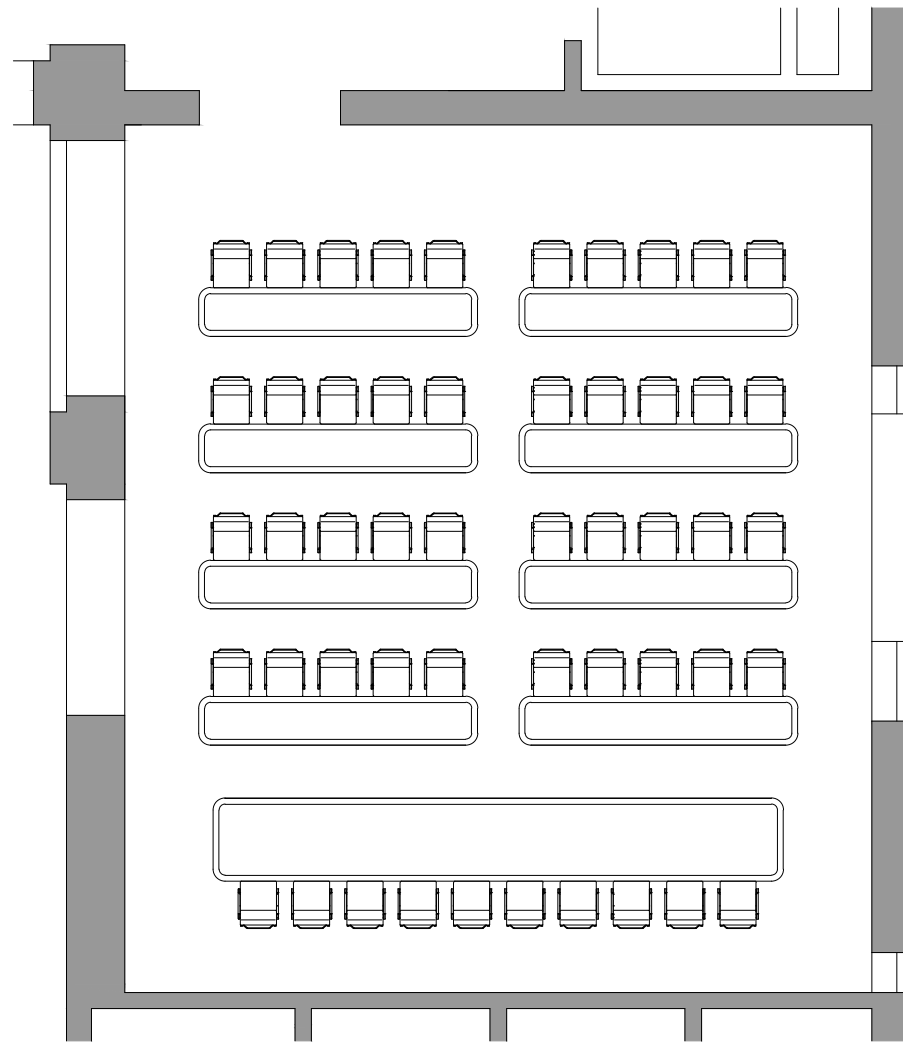

Boardroom Style David Bruce (max 30 capacity)

Cabaret Style David Bruce (max 36 capacity)

Classroom Style David Bruce (max 40 capacity)

Theatre Style David Bruce (max 90 capacity)

U-Shape David Bruce (max 25 capacity)