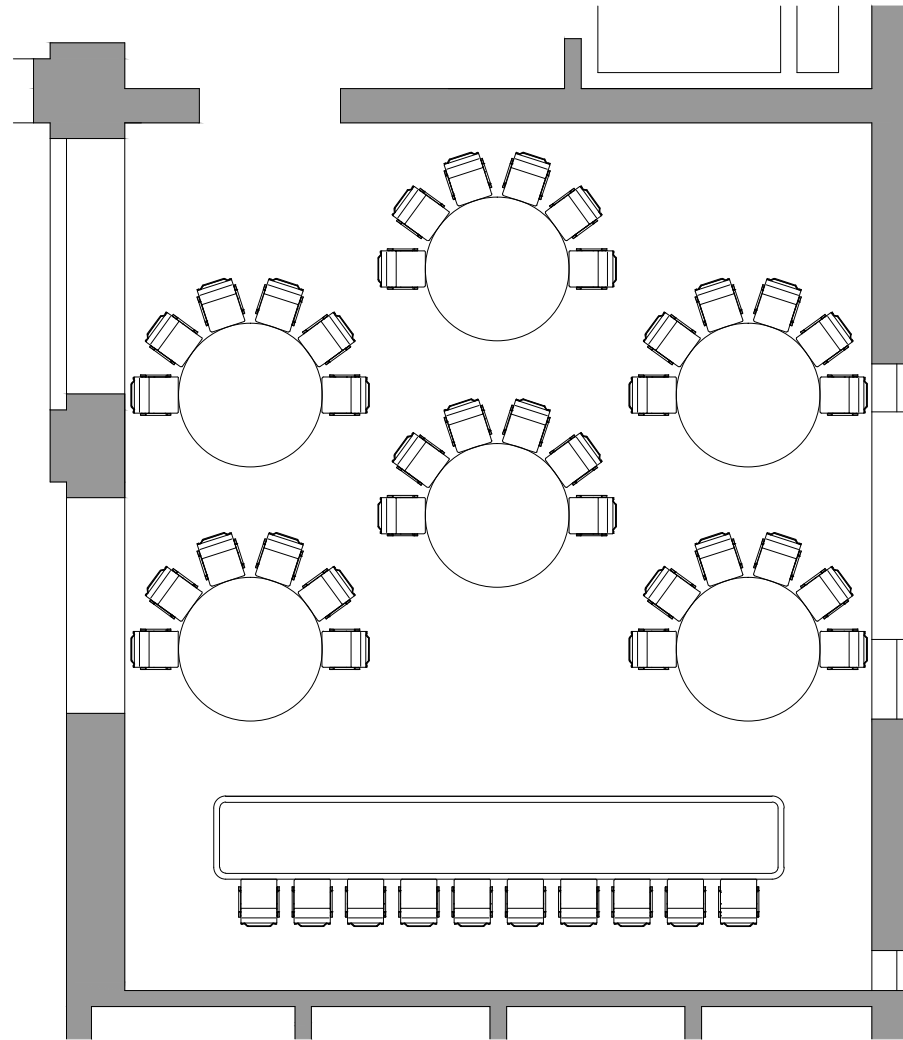

Boardroom Style David Bruce (max 30 capacity)

Cabaret Style David Bruce (max 36 capacity)

Classroom Style David Bruce (max 40 capacity)

Theatre Style David Bruce (max 90 capacity)

U-Shape David Bruce (max 25 capacity)