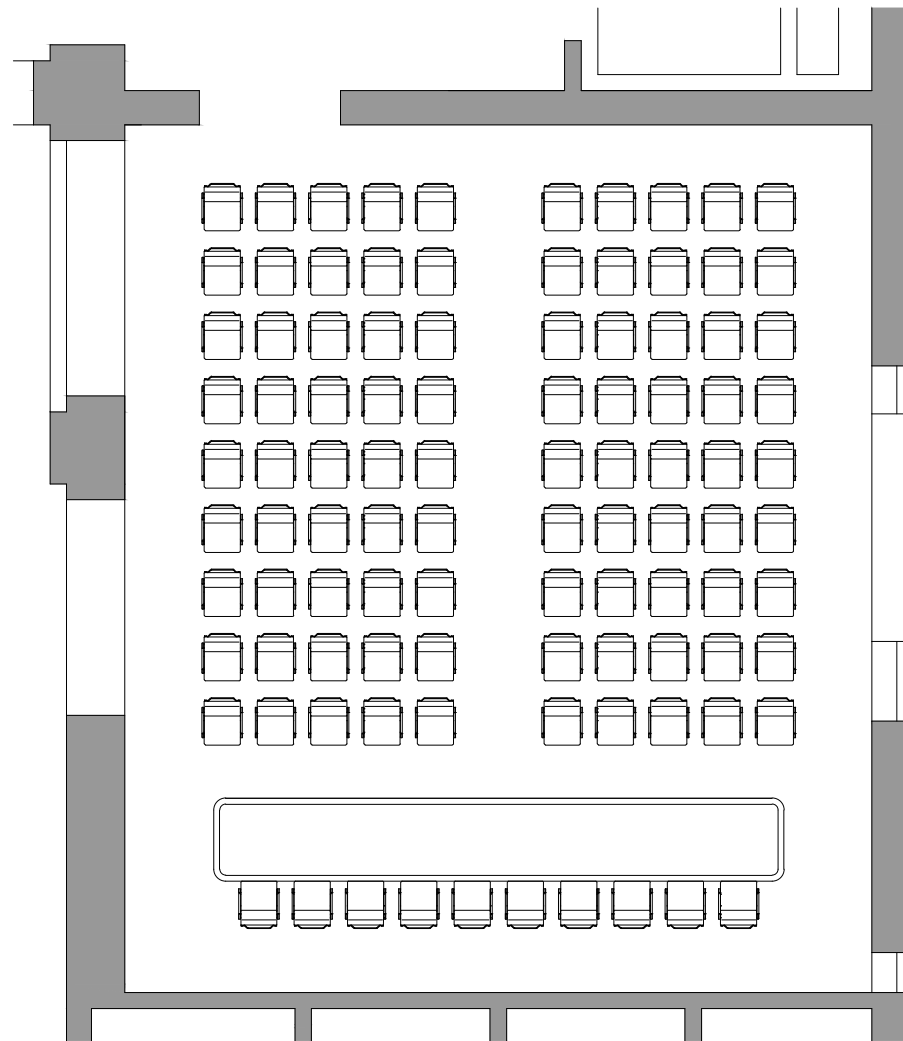

Boardroom Style David Bruce (max 30 capacity)

Cabaret Style David Bruce (max 36 capacity)

Classroom Style David Bruce (max 40 capacity)

Theatre Style David Bruce (max 90 capacity)

U-Shape David Bruce (max 25 capacity)