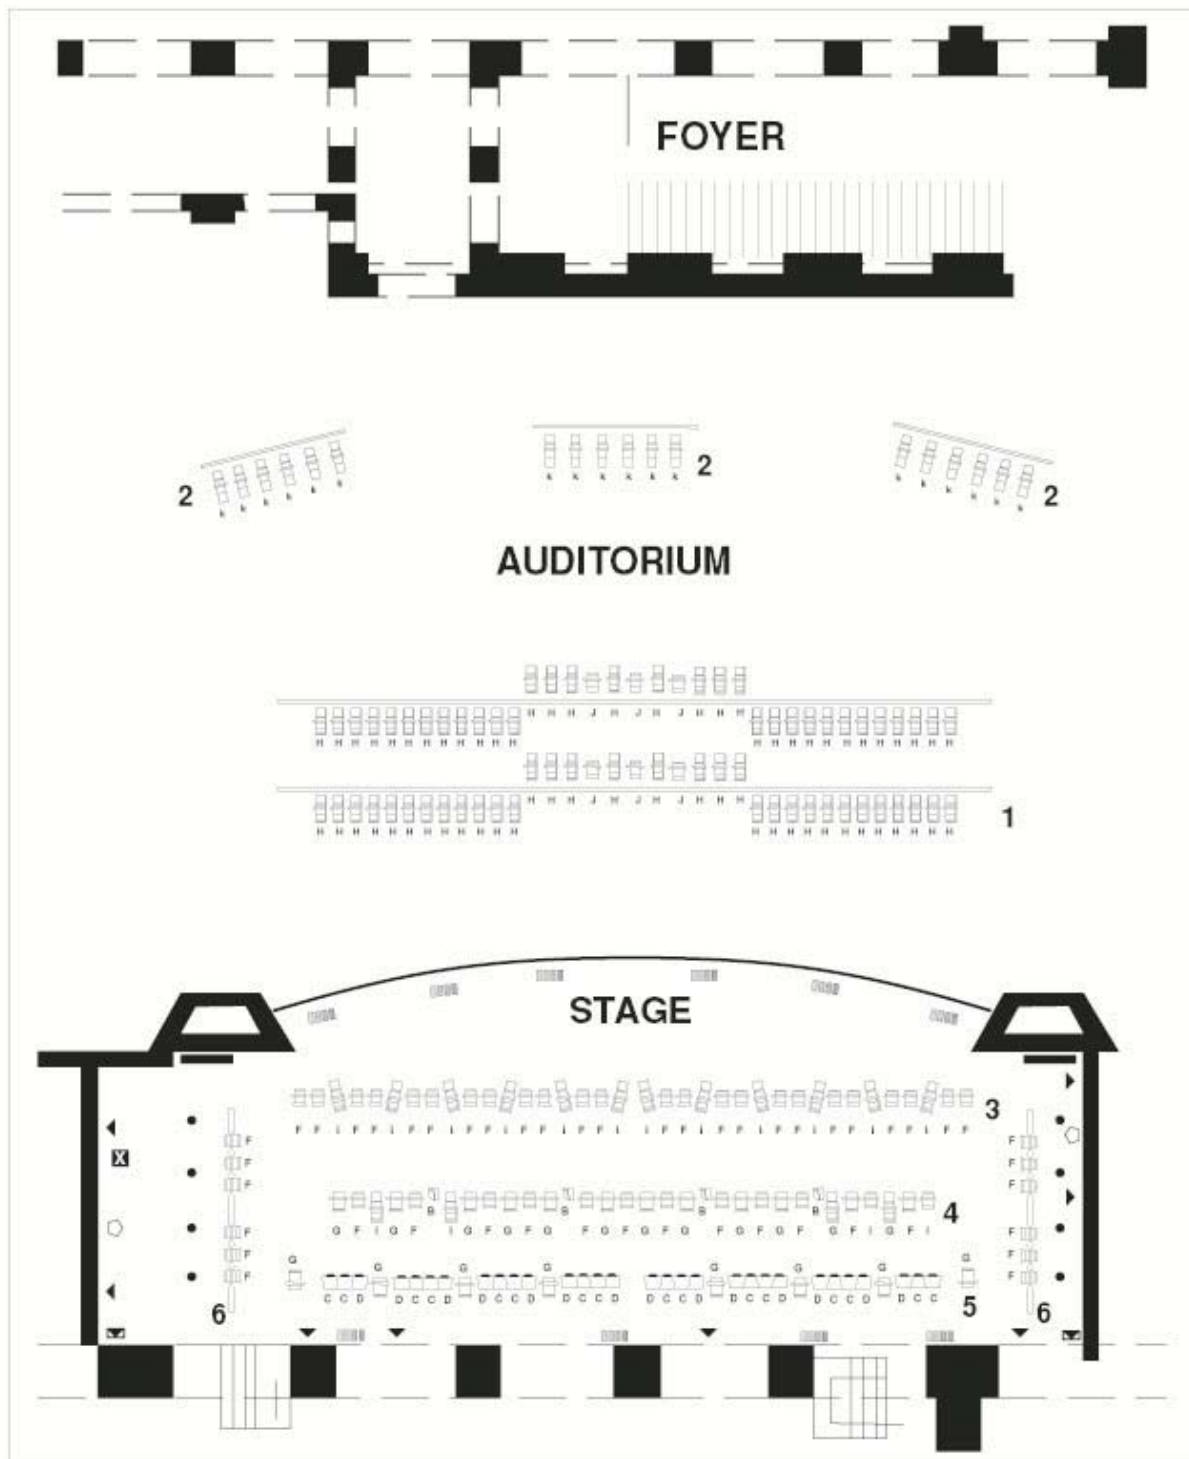

MEDITERRANEAN CONFERENCE CENTRE
VALLETTA - MALTA

TYPE OF LIGHTS USED			
1. Front of house (ceiling)		H J	Tratto 15/28G - 1200W - 01710305 Acuto F - 2000W - 01800114
2. Front of house		k	Acuto S/15 - 2000W - 01800307
3. Proscenium Bridge		F I	Tratto F 1200G - 1200W - 01710114 Tratto 22/40G - 1200W - 01710306
4. N° 2 Stage bar		D P I S	Tratto PC 1200G - 1200W - 01710214 Tratto F 1200G - 1200W - 01710114 Tratto 22/40G - 1200W - 01710306 Diluvio S 1000 - 1000W - 01705420
5. N° 3 Stage bar (Cyclorama)		C D B	Diluvio A 1000 - 1000W - 01700421 Diluvio A 1000 - 1000W - 01700422 Tratto PC 1200G - 1200W - 01710214
6. Fly Rail Bar		F	Tratto F 1200G - 1200W - 01710114

	1000 W Flood Light
	Working Lights
	4 Circuit Plugs (from Dimmer)
	12 Circuit Plugs (from Dimmer)
	1 Floor Plug Divided into 4 plugs 2 of 1000 W - 2 of 240 V Direct
	Main switch 250 Amps 3 phase totally independent from main controls
	Switch for Working Lights

Please note that slight changes to the above plan may occur from time to time. Kindly contact the stage manager for further details.